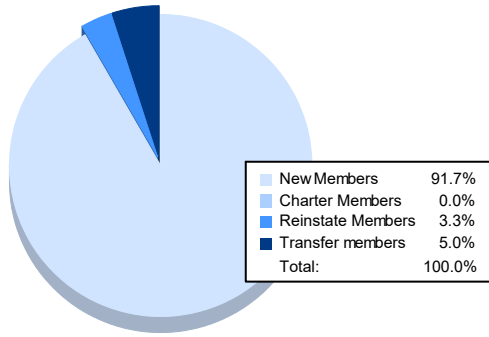

Year	New Clubs	Dropped Clubs	Gain/ Loss Clubs	New Members	Charter Members	Reinstate Members	Transfer Members	Total Member Added	Total Members Dropped	Gain/ Loss Members
2016-2017	0	0	0	114	0	3	3	120	175	-55
2017-2018	0	0	0	105	4	2	60	171	167	4
2018-2019	0	0	0	100	0	2	35	137	200	-63
2019-2020	0	1	-1	86	1	3	0	90	137	-47
2020-2021	0	0	0	55	0	2	3	60	189	-129
<b>Average</b>	<b>0</b>	<b>0</b>	<b>0</b>	<b>92</b>	<b>1</b>	<b>2</b>	<b>20</b>	<b>116</b>	<b>174</b>	<b>-58</b>

### Membership Composition June 2021 Cumulative