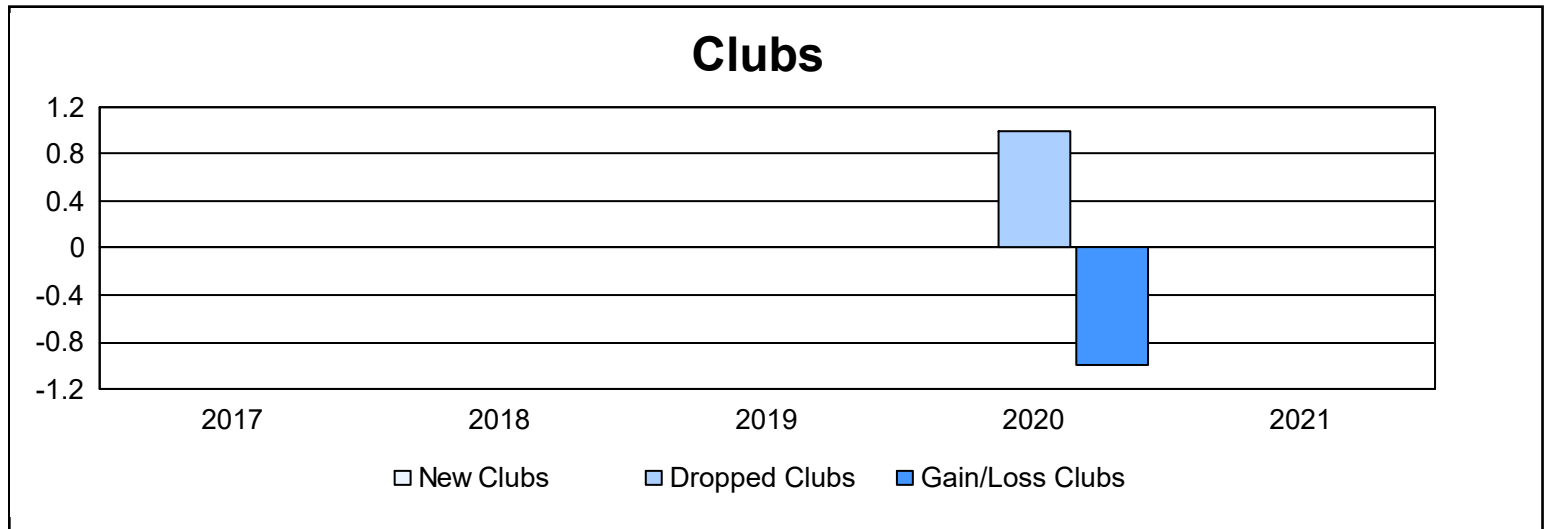

Year	New Clubs	Dropped Clubs	Gain/ Loss Clubs	New Members	Charter Members	Reinstate Members	Transfer Members	Total Member Added	Total Members Dropped	Gain/ Loss Members
2016-2017	0	0	0	114	0	3	3	120	175	-55
2017-2018	0	0	0	105	4	2	60	171	167	4
2018-2019	0	0	0	100	0	2	35	137	200	-63
2019-2020	0	1	-1	86	1	3	0	90	137	-47
2020-2021	0	0	0	55	0	2	3	60	189	-129
<b>Average</b>	<b>0</b>	<b>0</b>	<b>0</b>	<b>92</b>	<b>1</b>	<b>2</b>	<b>20</b>	<b>116</b>	<b>174</b>	<b>-58</b>

### Membership Composition June 2021 Cumulative