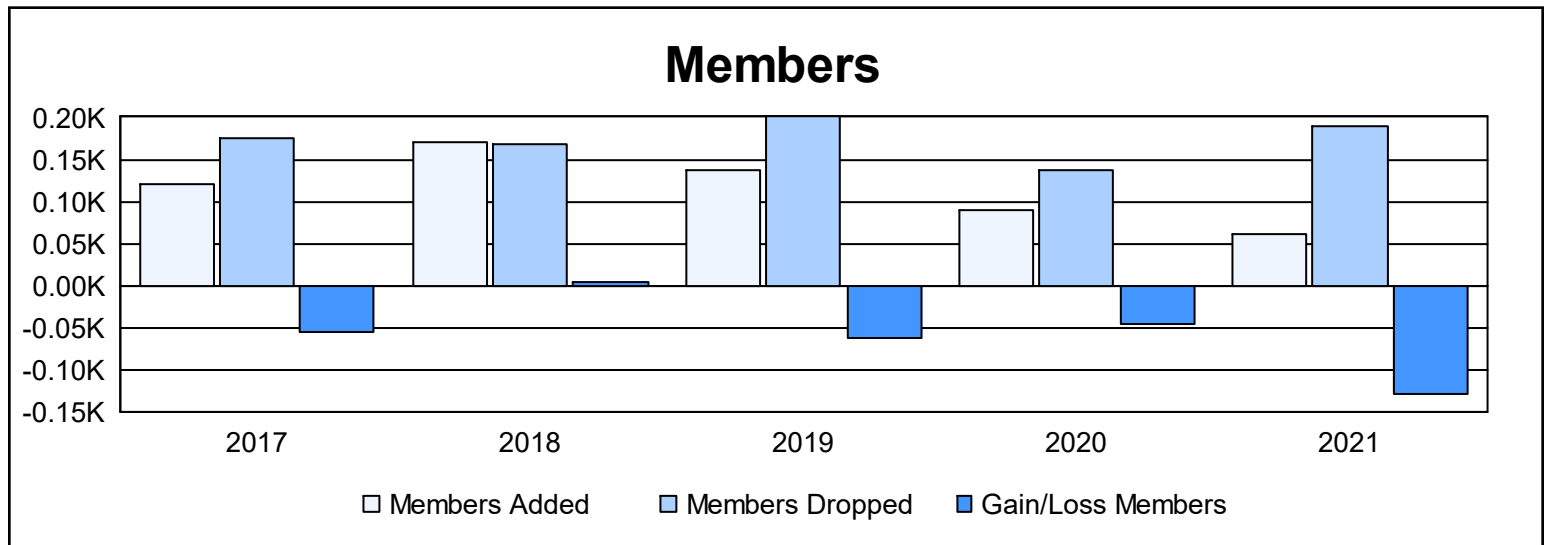

Year	New Clubs	Dropped Clubs	Gain/ Loss Clubs	New Members	Charter Members	Reinstate Members	Transfer Members	Total Member Added	Total Members Dropped	Gain/ Loss Members
2016-2017	0	0	0	114	0	3	3	120	175	-55
2017-2018	0	0	0	105	4	2	60	171	167	4
2018-2019	0	0	0	100	0	2	35	137	200	-63
2019-2020	0	1	-1	86	1	3	0	90	137	-47
2020-2021	0	0	0	55	0	2	3	60	189	-129
<b>Average</b>	<b>0</b>	<b>0</b>	<b>0</b>	<b>92</b>	<b>1</b>	<b>2</b>	<b>20</b>	<b>116</b>	<b>174</b>	<b>-58</b>

### Membership Composition June 2021 Cumulative